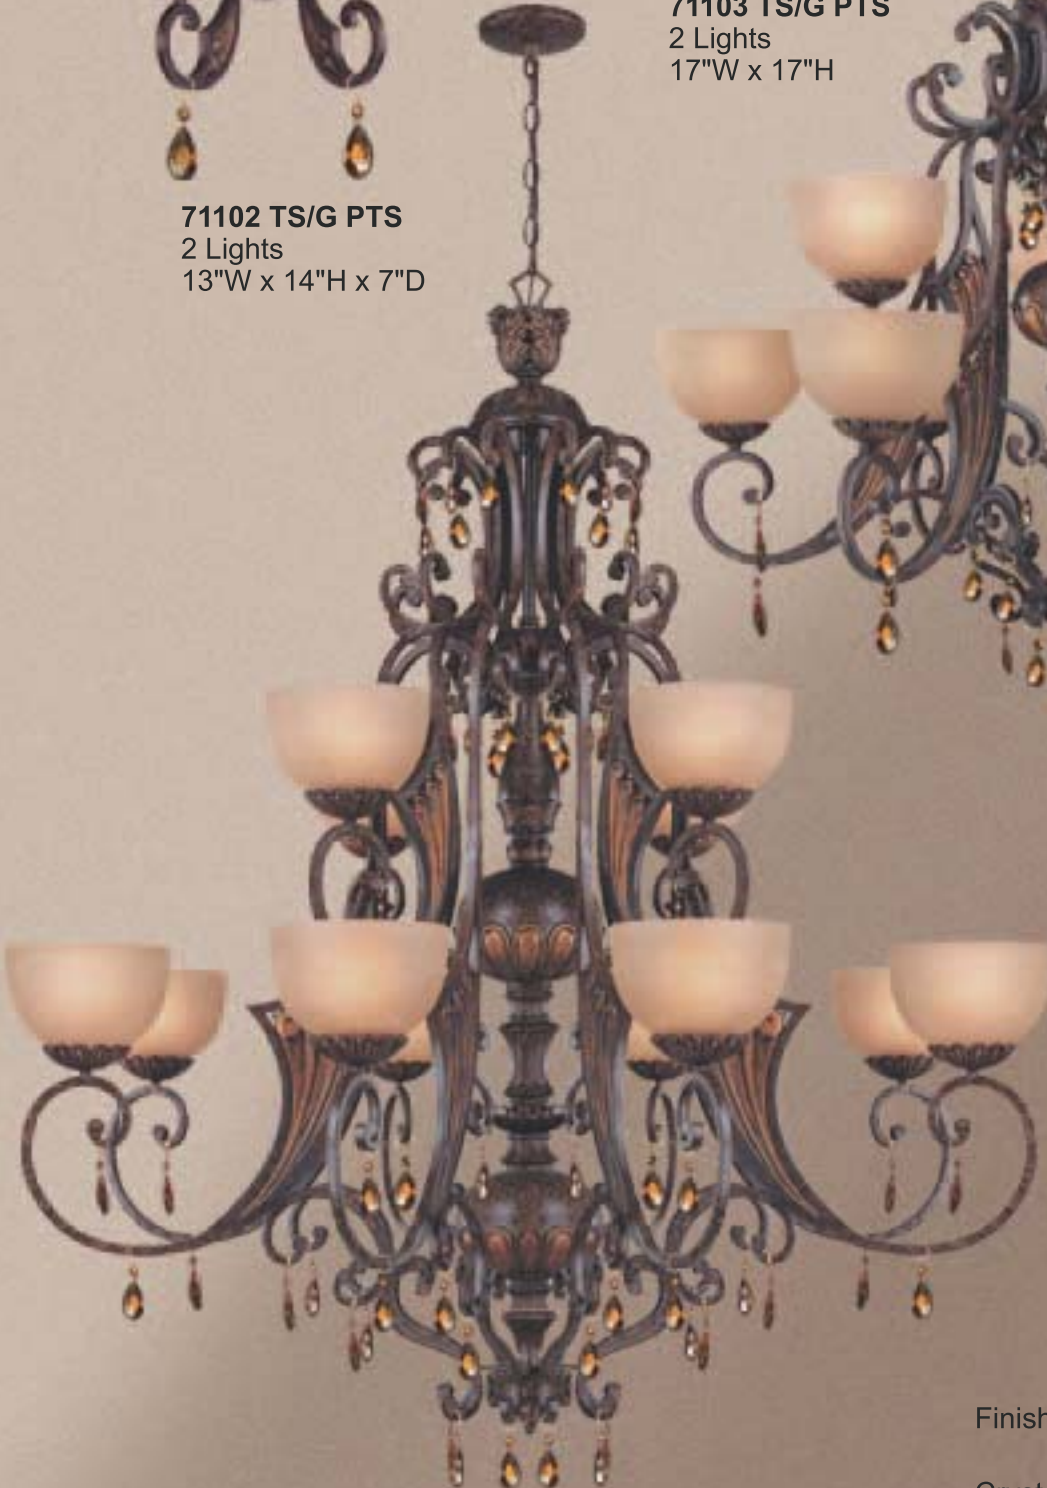

71119 TS/G PTS
8+4 Lights
48"W x 56"H

Finish: TS/G Tortoise Shell
with Gold Patina

Crystal: PTS Prisms of Tortoise Shell 3