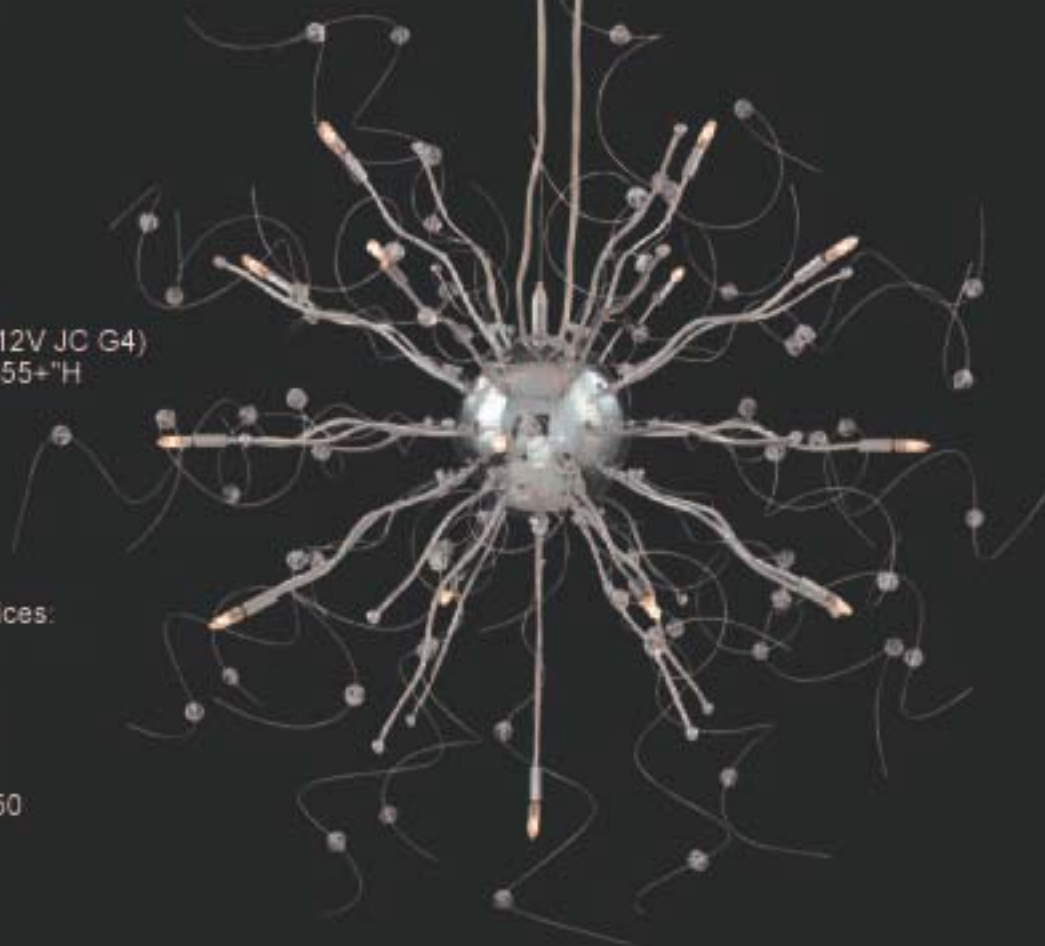

A beautiful mosaic of translucent shells creates a wonderful lighting effect. Every piece is unique.

Suffix finish code:
ORB Oil Rubbed Bronze

NITRO

16070 CH
10 Lights (12V JC G4)
16"W x 16-50+"H

16075 CH
15 Lights (12V JC G4)
26"W x 29-55+"H

Make a bold statement with this explosion of metal and lead crystal.

These fixtures are small enough to be used over islands and bars, or shorten the wire for hallways.

The design is also strong enough to use in a modern dining or living area. Place 1 or 2 over a dining table or hang in a corner or over an end table as a functional piece of art.