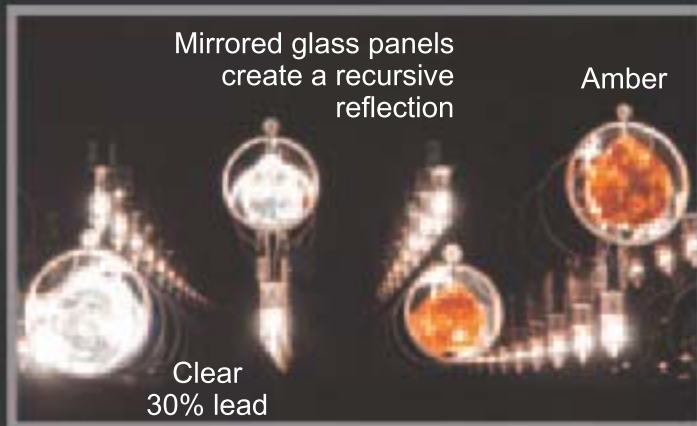

INFINITY

16082 BCH CP
2 Lights (120V G9)
12"W x 6"H x 4"D