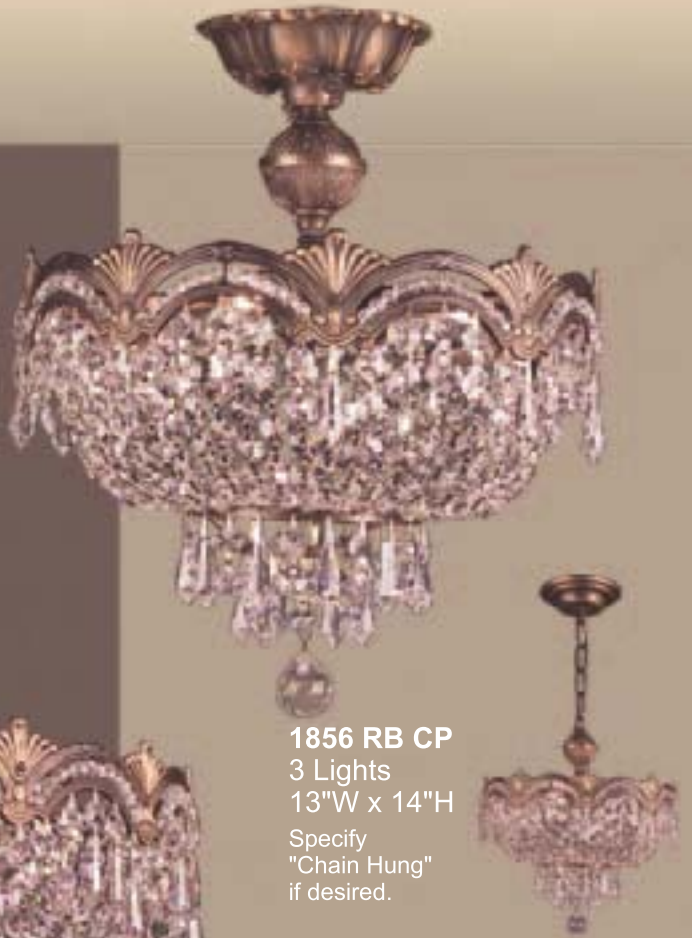

1856 RB CP
3 Lights
13"W x 14"H
Specify
"Chain Hung"
if desired.