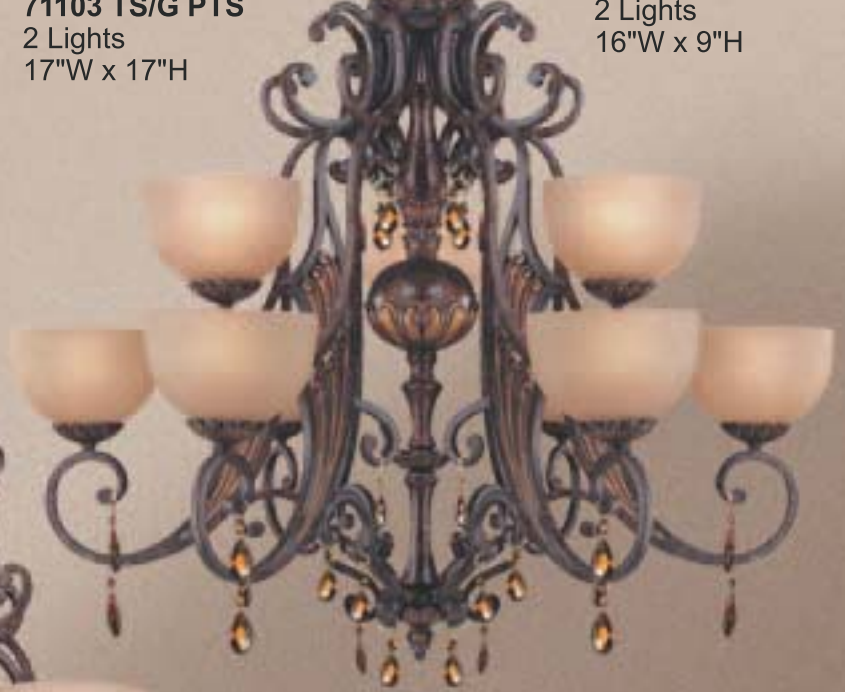

CATALONIA

with Crystal

71102 TS/G PTS
2 Lights
13"W x 14"H x 7"D

71103 TS/G PTS
2 Lights
17"W x 17"H

71100 TS/G PTS
2 Lights
16"W x 9"H

71109 TS/G PTS
6+3 Lights
37"W x 38"H

71119 TS/G PTS
8+4 Lights
48"W x 56"H