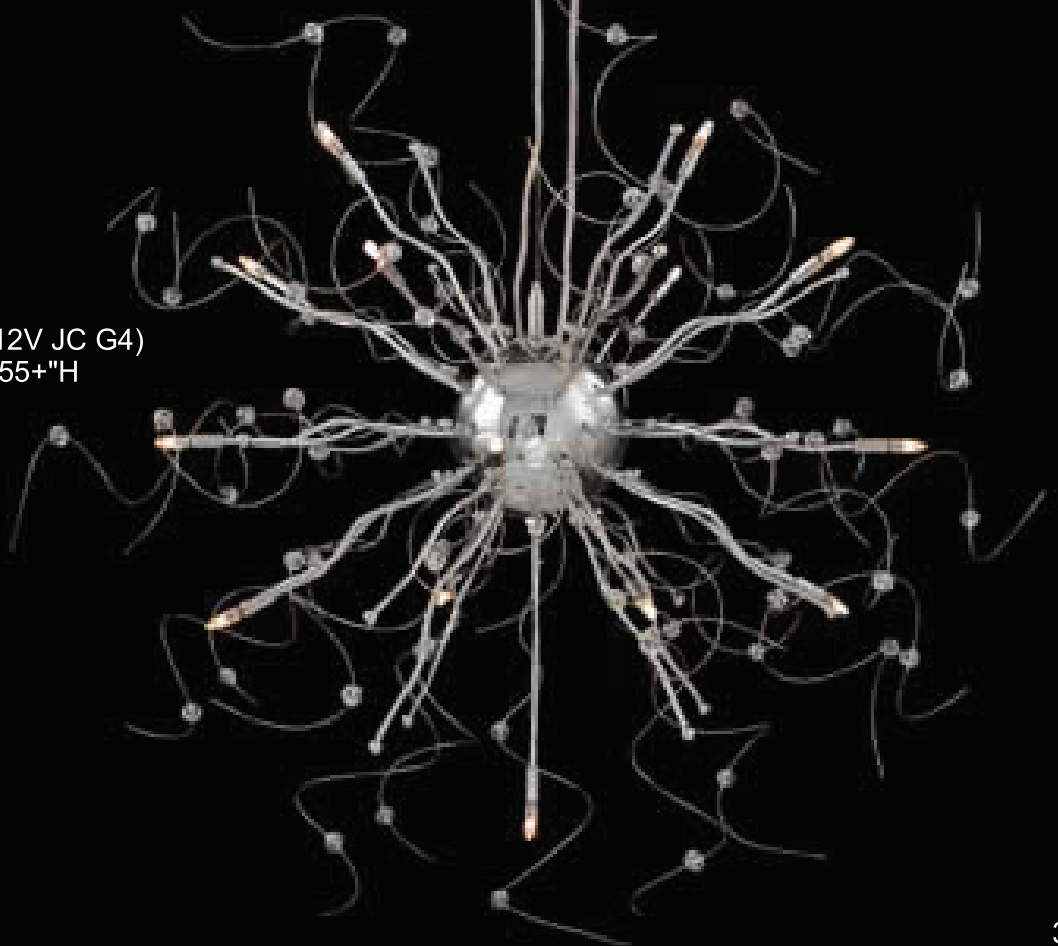

Make a bold statement with this explosion of metal and lead crystal.

These fixtures are small enough to be used over islands and bars, or shorten the wire for hallways.

The design is also strong enough to use in a modern dining or living area. Place 1 or 2 over a dining table or hang in a corner or over an end table as a functional piece of art.

On request, the suspension wires can be lengthened to meet any height requirement.

Finish Code: CH Chrome

16075 CH
15 Lights (12V JC G4)
26"W x 29-55+"H