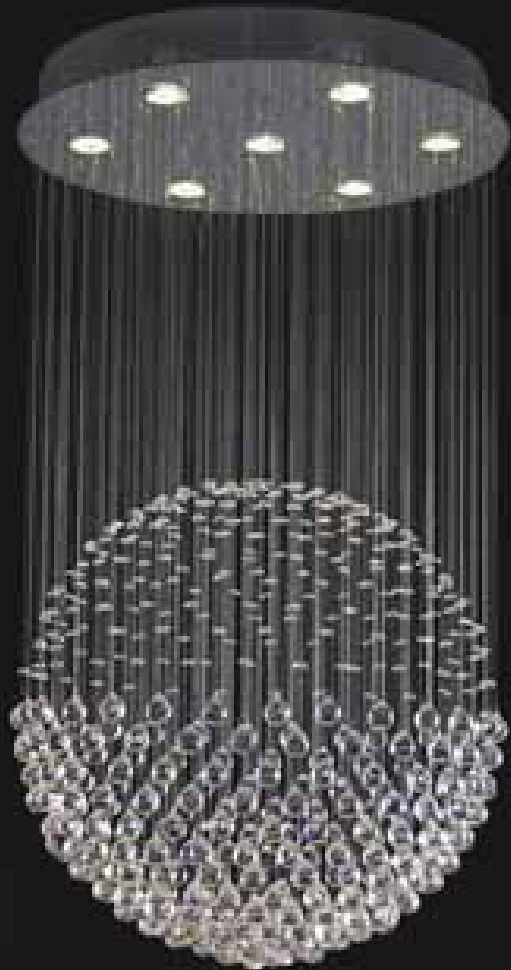

16007 CH CP
7 Lights
24"W x 43"H