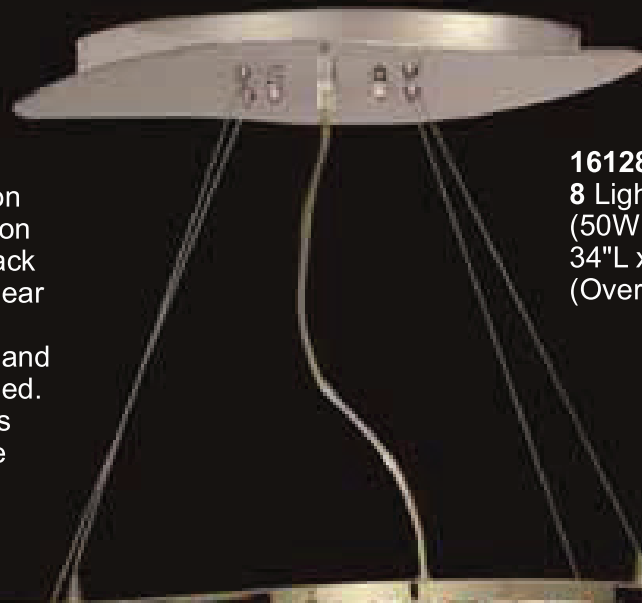

This S-COMBO trim version is an alternating combination of StrassTopaz and Jet Black on the outside band and clear Strass on the inside. Any combination of colors and clear crystal can be specified. See all the Bedazzle series photos to view many of the crystal options.

16128 S-COMBO
8 Light
(50W G9 Halogen bulbs 120V)
34"L x 8"W x 9"H
(Overall height 11"-132")