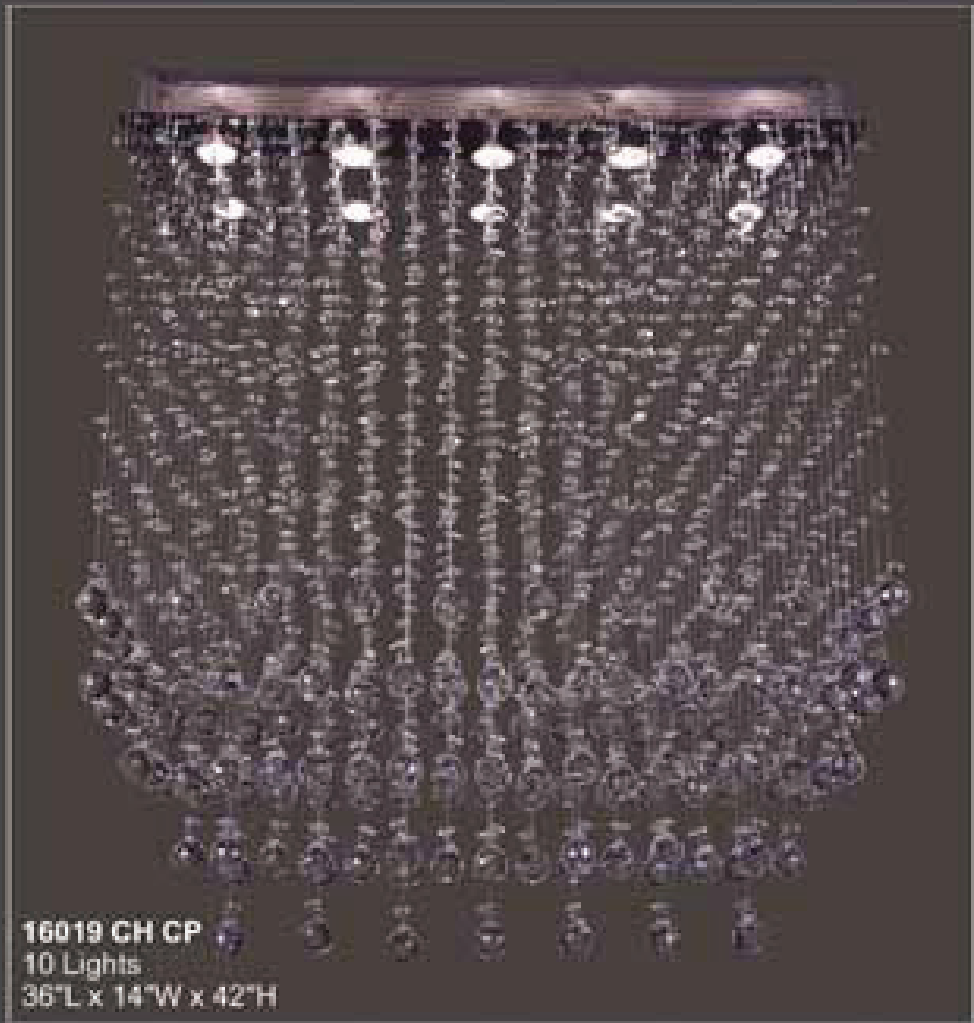

16014 H
1 Light
8"W x 12"-60"H

16021
10 Lights
24"W x 24"H

ANDROMEDA

16010 CH CP
5 Lights
15"W x 43"H

16012 CH CP
22 Lights
31"W x 90"H

16011 CH CP
10 Lights
24"W x 71"H

Finish code: CH Chrome
Crystal Code: CP Crystalique-Plus

Optional hanging kits with suspension wires
are available for all Andromeda fixtures.

ANDROMEDA

CORPI CELESTE

Italian for Heavenly Bodies, the Corpi Celesti is sure to turn heads. The crescent moon, star, and sphere shapes elicit the feelings of grandeur we get when we gaze at the night sky and ponder the wonder, vastness, and beauty of the universe.