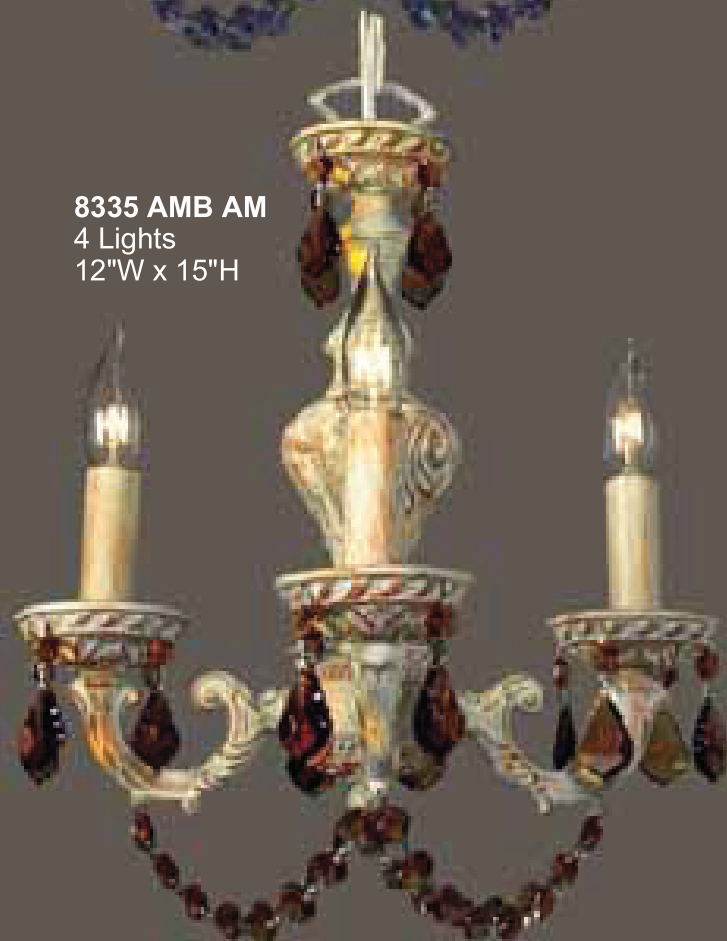

8335 AMB AM
4 Lights
12"W x 15"H

Finish:	AMB Amber	Crystal:	AG Antique Green
	BLU Blue		AM Amber
	GRN Green		CP Crystalique-Plus
	PINK Pink		PNK Pink
	AW Antique White		SAP Sapphire
	OG Olde Gold		SMK Smoked CP

See Catlog 5005 pg. 163-164
for other versions of this frame.