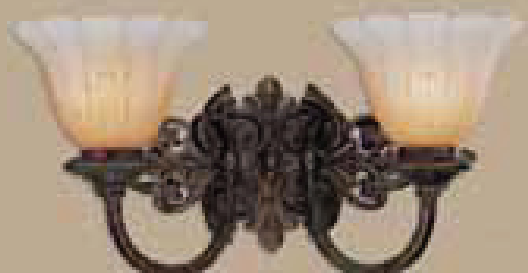

71103 TS/G
2 Lights
17"W x 17"H

71109 TS/G
6+3 Lights
37"W x 36"H

RIVIERA

71164 TS
4 Lights
35"W x 9"H x 10"D

71163 TS
3 Lights
26"W x 9"H x 10"D

71162 TS
2 Lights
18"W x 9"H x 10"D

Vanities can be mounted
with lights up or down.