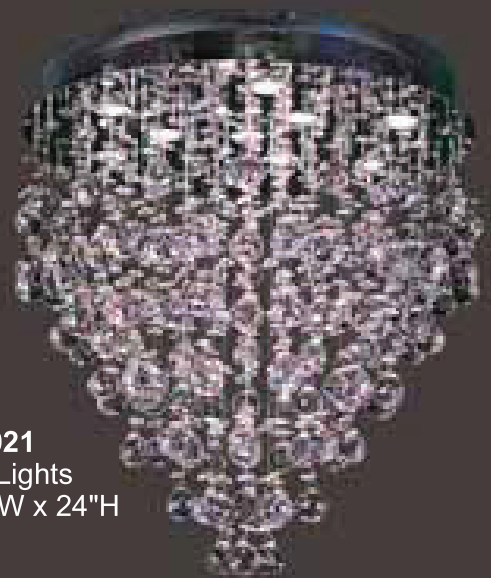

16021
10 Lights
24"W x 24"H