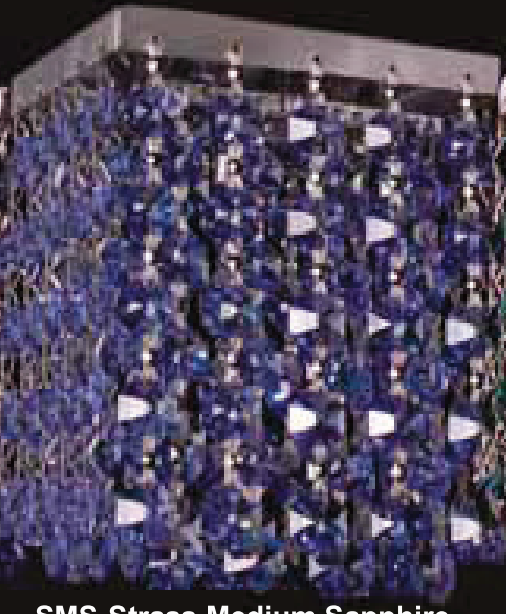

BEDAZZLE

SGT-Strass Golden Teak

STO-Strass Topaz

SLT-Strass Light Topaz

SBI-Strass Blue-Violet

SVI-Strass Violet

SBO-Strass Bordeaux Red

SDS-Strass Dark Sapphire