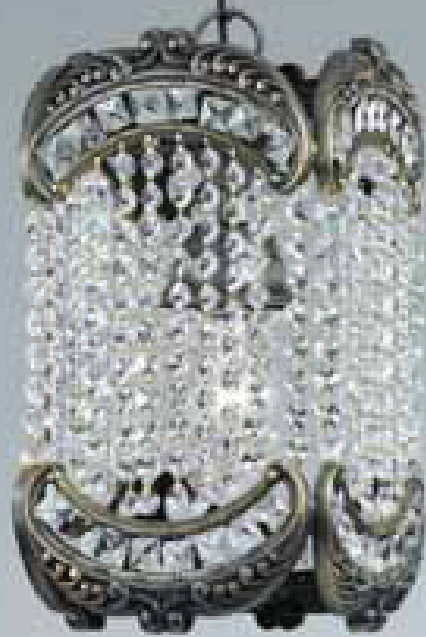

69761 RB CP
1 Light
8"W x 15"H