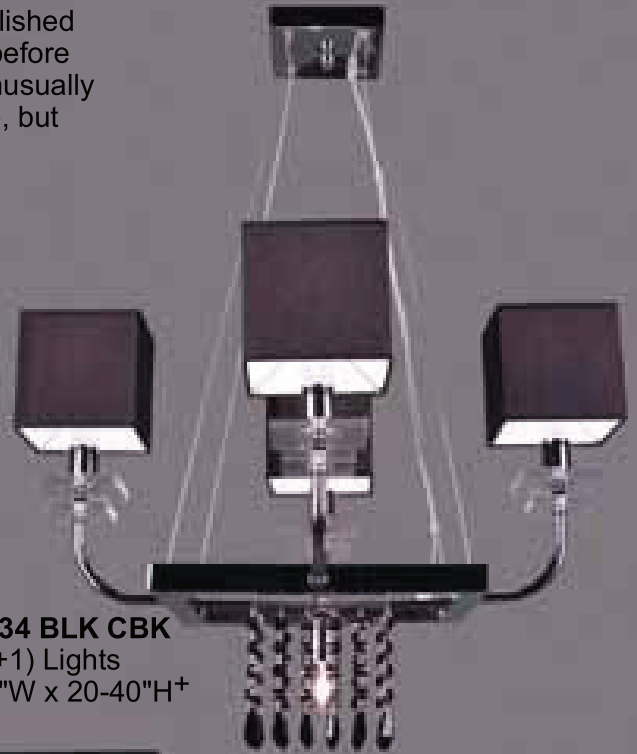

1934 BLK CBK
4(+1) Lights
24"W x 20-40"H⁺