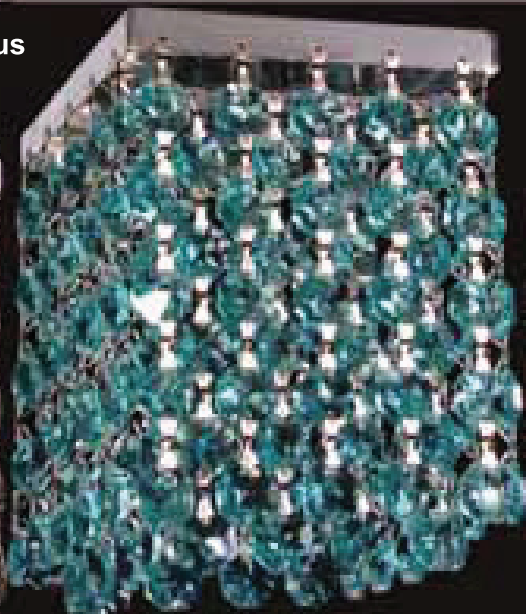

BLK-Crystalique-Plus Black

SMK-Crystalique-Plus Smoke

AG-Crystalique-Plus Antique Green