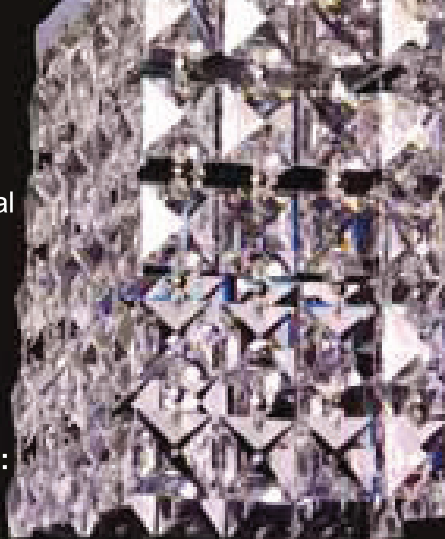

SLP - Strass Light Peridot

SLT - Strass Light Topaz

SMS - Strass Medium Sapphire

SRO - Strass Rosaline Pink

SGT - Strass Golden Teak

STO - Strass Topaz

SVI - Strass Violet

With the 2 layers of crystal, colors can be mixed to create interesting combinations and effects. Customized patterns can even be made to customer specifications. Be BOLD, try different colors and combinations. If you don't like it, Classic Lighting will happily swap the crystal for just the small cost of shipping carefully wrapped crystal back and forth.