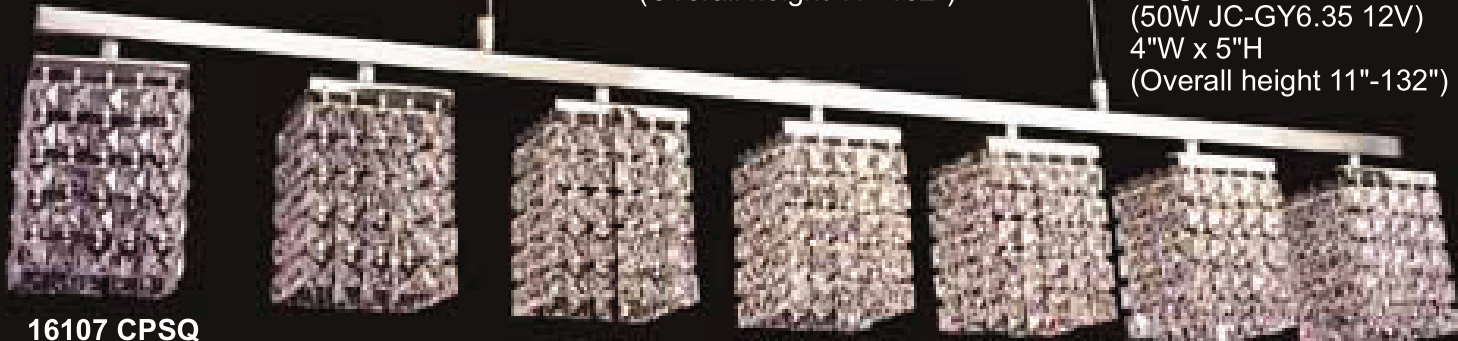

16107 CPSQ
7 Lights (20W JC-G4 12V)
46"L x 4"W x 5"H
(Overall height 11"-132")

These hanging fixtures are designed to use thin low voltage wires so the fixture appears almost as if floating in air. Only high quality, electronic ballasts are used. Only halogen JC-G4 bulbs are included.