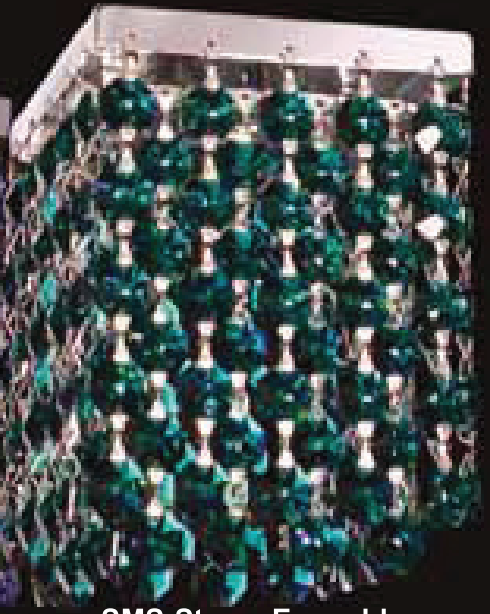

SMS-Strass Emerald