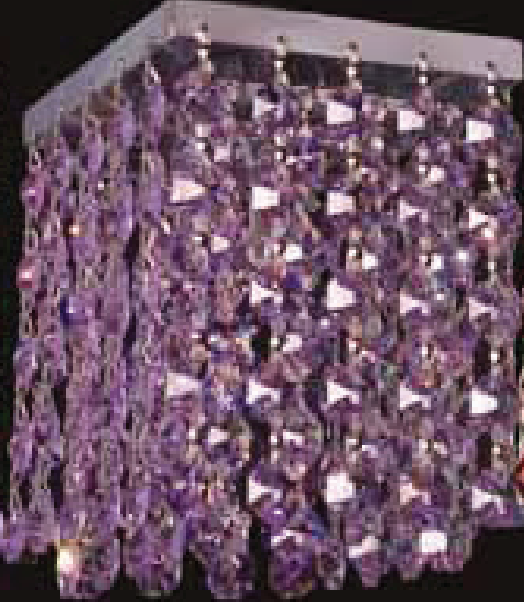

BEDAZZLE

SGT-Strass Golden Teak

STO-Strass Topaz

SLT-Strass Light Topaz

SBI-Strass Blue-Violet

SVI-Strass Violet

SBO-Strass Bordeaux Red

SDS-Strass Dark Sapphire