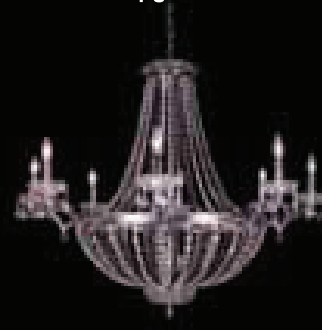

TERRAGONA
pg. 66-69