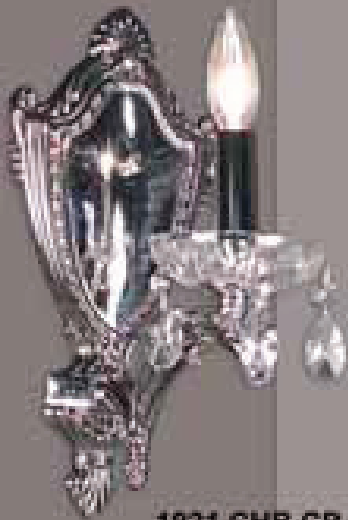

1921 CHB CP
1 Light
6"W x 12"H x 8"D