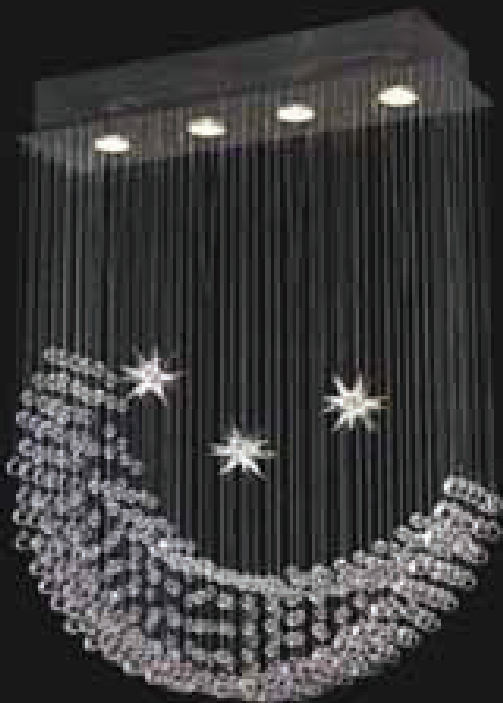

16004 CH CP
4 Lights
24"W x 32"H x 7"D

Finish code: CH Chrome
Crystal Code: CP Crystalique-Plus