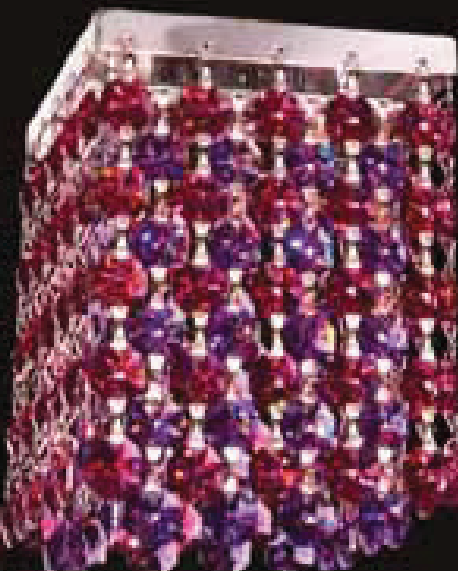

**SBO-SRO-Strass Bordeaux
Outer Strass Rosaline Inner**

SLP-Strass Light Peridot

SAG-Strass Antique Green

**SDS-STO-Strass Dark Sapphire
Outer Strass Topaz Inner**

**SBO-S-Strass Bordeaux Outer
Strass Clear Inner**