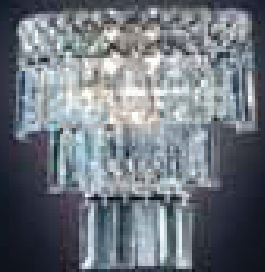

69792 CH CP
2 Lights (60w max.)
10"W x 11"H x 5"D