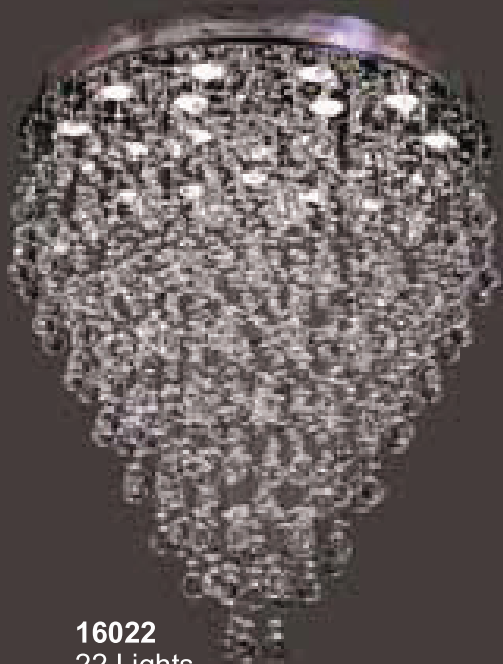

ANDROMEDA

16022
22 Lights
31"W x 36"H