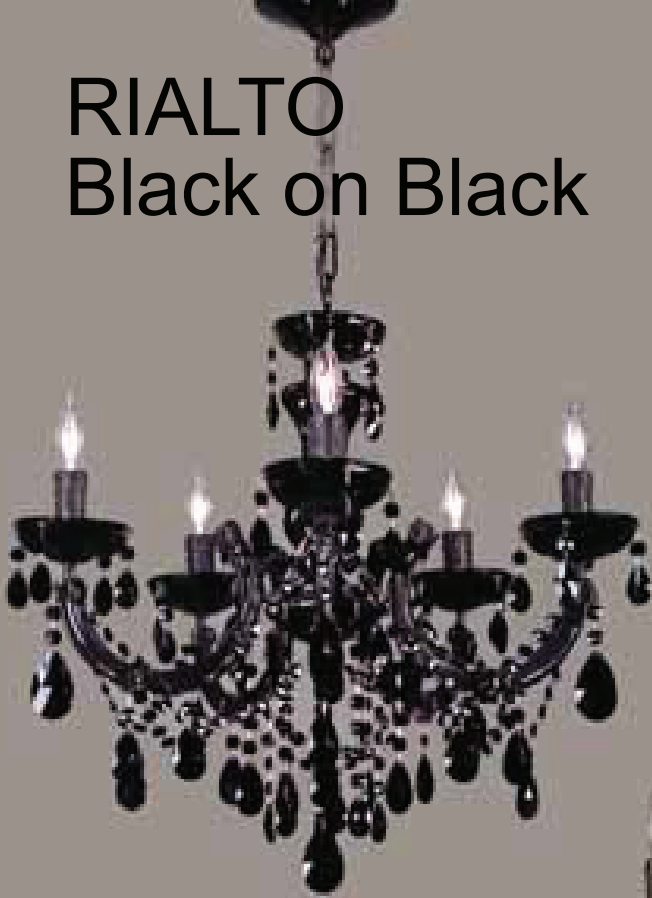

RIALTO

Black on Black

8345 BBLK CBK
5 Lights
22"W x 23"H