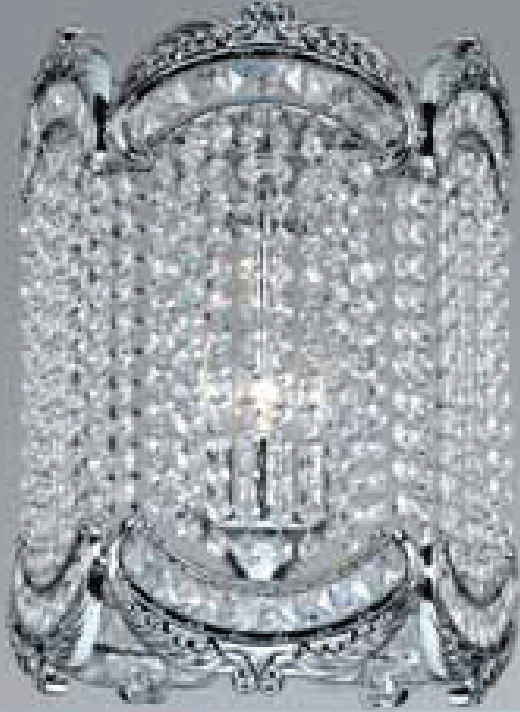

See catalog 5005 page 107-108 for other fixtures in the Emily series.

EMILY LANTERNS

69764 CH CP
3 Lights
12"W x 17"H

69761 RB CP
1 Light
8"W x 15"H

69761 CH CP
1 Light
8"W x 15"H

69764 RB CP
3 Light
12"W x 17"H