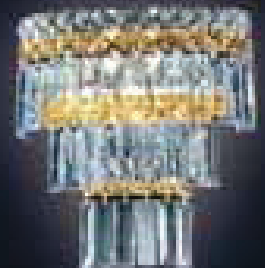

69792 CH AM
2 Lights (60w max.)
10"W x 11"H x 5"D

Suffix crystal code when ordering:

- AM Amber
- AT Amethyst
- BLK Black
- BLU Blue
- CGT Crystalque Golden Teak
- RED Red
- RO Rose
- CP Crystalque-Plus™
- SC Swarovski Spectra® Crystal
- S Swarovski Strass®