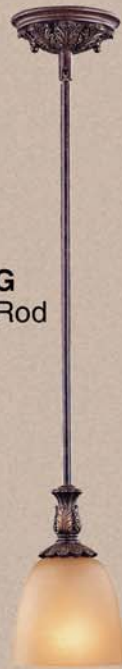

Classic Lighting Corporation

Flyer 070113

ASHELEE

16059 CH MC
9 Lights
44"L x 16"W x 16"H

Not shown:
16057 CH MC
7 Lights
48"L x 10"W x 10"H Similar to 16059,
but with only one main branch spiraling.

16053 CH MC
3 Lights
6"W x 20"H x 10"D

71119 TS/G
8+4 Lights
48"W x 54"H

Finish:
TS/G Tortoise Shell with Gold Patina

CATALONIA

71115 TS/G
3 Lights
48"L x 10"W x 25"H

71118 TS/G
12 Lights
38"W x 48"H

71107 TS/G
3 Lights
22"W x 25"H

71108 TS/G
2 Lights
16"W x 32"H

71104 TS/G
3 Lights
14"W x 19"H

Finish:
TS/G Tortoise Shell with Gold Patina

CATALONIA

71105 TS/G
1 Light
16"W x 17"H

71101/12 TS/G
12" Extender Rod

71101 TS/G
1 Light
5"W x 11-47"H

71116 TS/G
1 Light
10"W x 23"H

FRENCH QUARTER

71131 ORB
1 Light
7"W x 15"H x 9.5"D

71136 ORB
2 Lights
23"W x 14"H

71133 ORB
3 Lights
18"W x 25"H

71136 ORB
6 Lights
26"W x 28"H

71132 ORB
2 Lights
16"W x 15"H x 8.5"D

Finish:
ORB Oil Rubbed Bronze