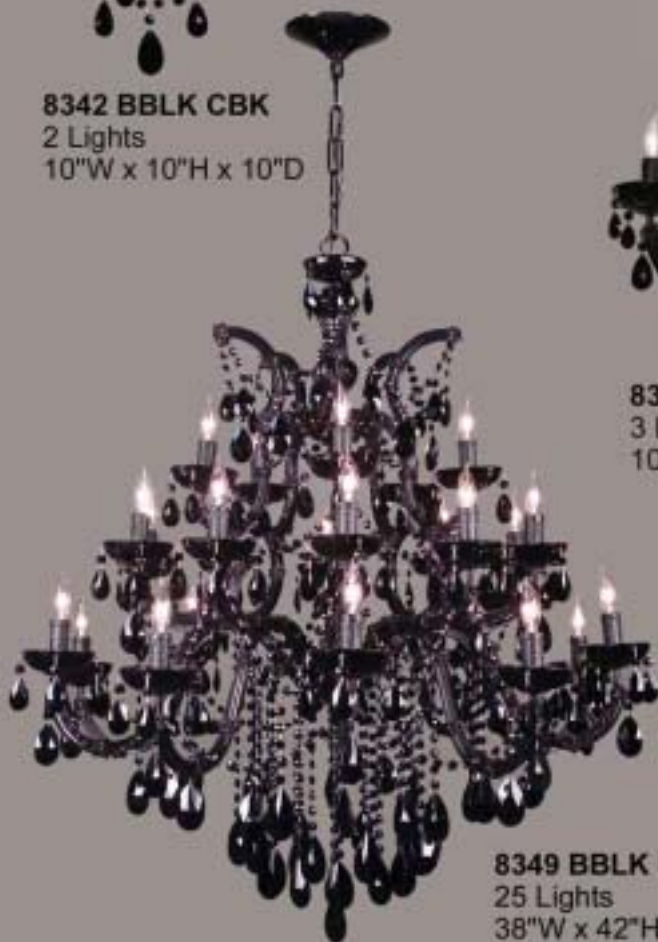

**8348 BLK CBK**  
8 Lights  
28"W x 21"H

**8349 BLK CBK**  
25 Lights  
38"W x 42"H

**CBK SJT CGT SGT CSA**

**Finish Code:**

**BLK** Black with Clear Bobeches & Column parts

**Crystal Codes:**

- CBK** Crystalique Black
- SJT** Strass Jet Black
- CGT** Crystalique Golden Teak
- SGT** Strass Golden Teak
- CSA** Crystalique Sapphire

# RIALTO Black on Black

**8348 BBLK CBK**  
8 Lights  
28"W x 21"H

**8344 BBLK CBK**  
12 Lights  
28"W x 27"H

**8342 BBLK CBK**  
2 Lights  
10"W x 10"H x 10"D

**8341 BBLK CBK**  
1 Light  
5"W x 9"H x 8"D

**8343 BBLK CBK**  
3 Lights  
10"W x 14"H x 10"D

**8349 BBLK CBK**  
25 Lights  
38"W x 42"H

**8345 BBLK CBK**  
5 Lights  
22"W x 23"H

Finish Code:  
BBLK Black with Black Bobeches & Column parts

Crystal Codes:  
CBK Crystalique Black  
SJT Strass Jet Black