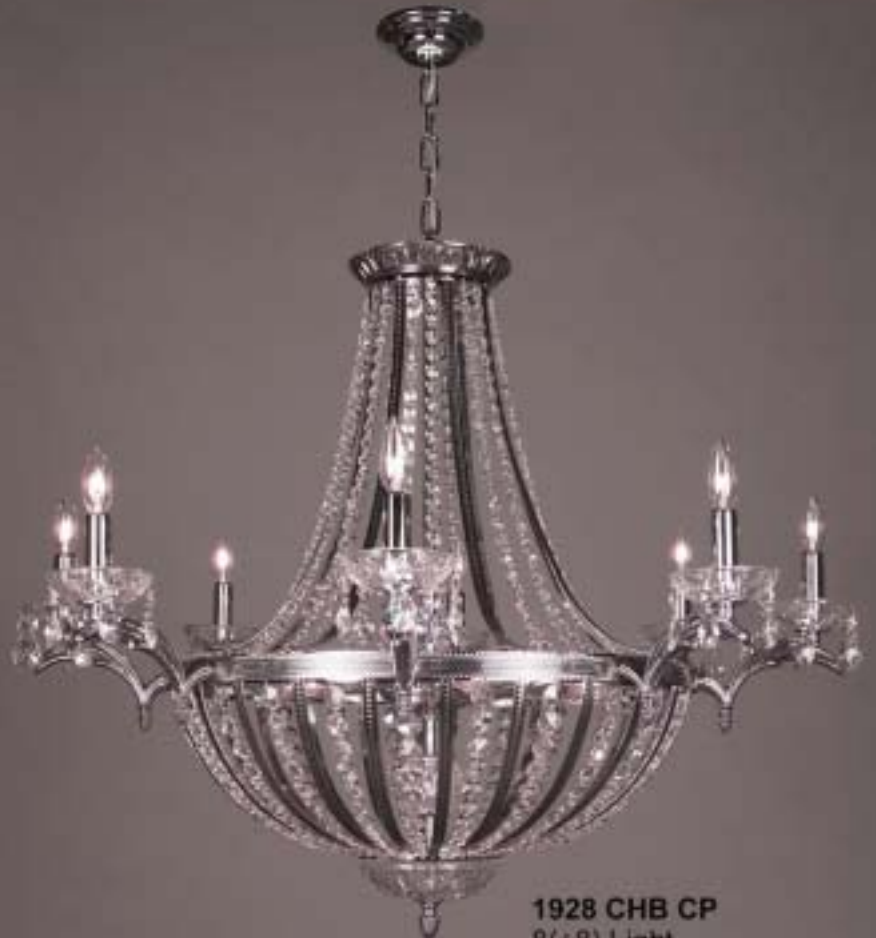

Trimmed with our Crystalique-Plus 30% lead crystal, Swarovski Spectra or Strass, the Terragona series will radiate a look of elegance and sophistication.

**1926 CHB CP**  
6(+6) Lights  
30"W x 26"H

**1922 CHB CP**  
2 Lights  
13"W x 12"H x 6"D