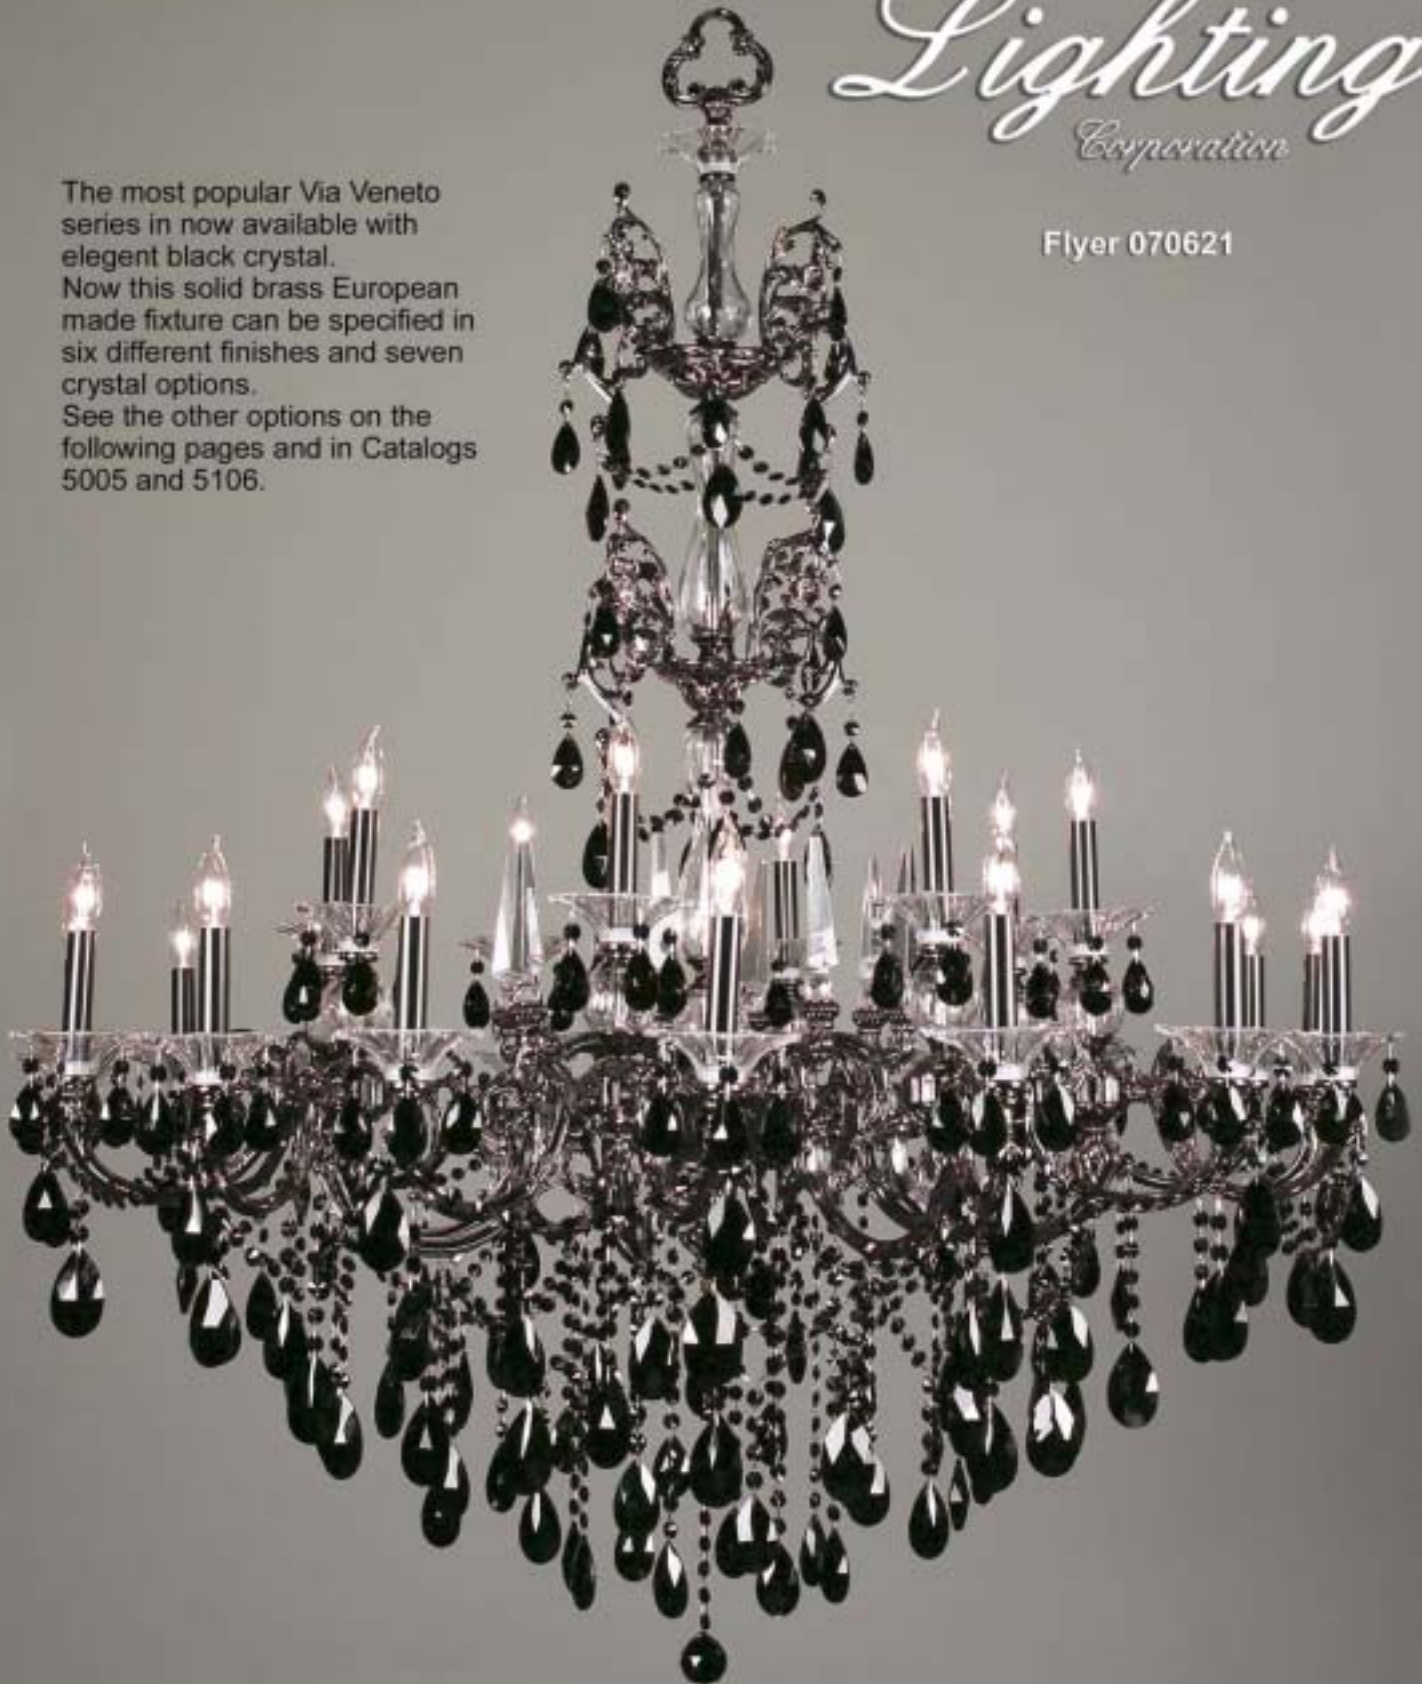

VIA VENETO BLACK

*Classic
Lighting
Corporation*

The most popular Via Veneto series is now available with elegant black crystal. Now this solid brass European made fixture can be specified in six different finishes and seven crystal options. See the other options on the following pages and in Catalogs 5005 and 5106.

Flyer 070621

57025 EP CBK
24 Lights
46"W x 59"H