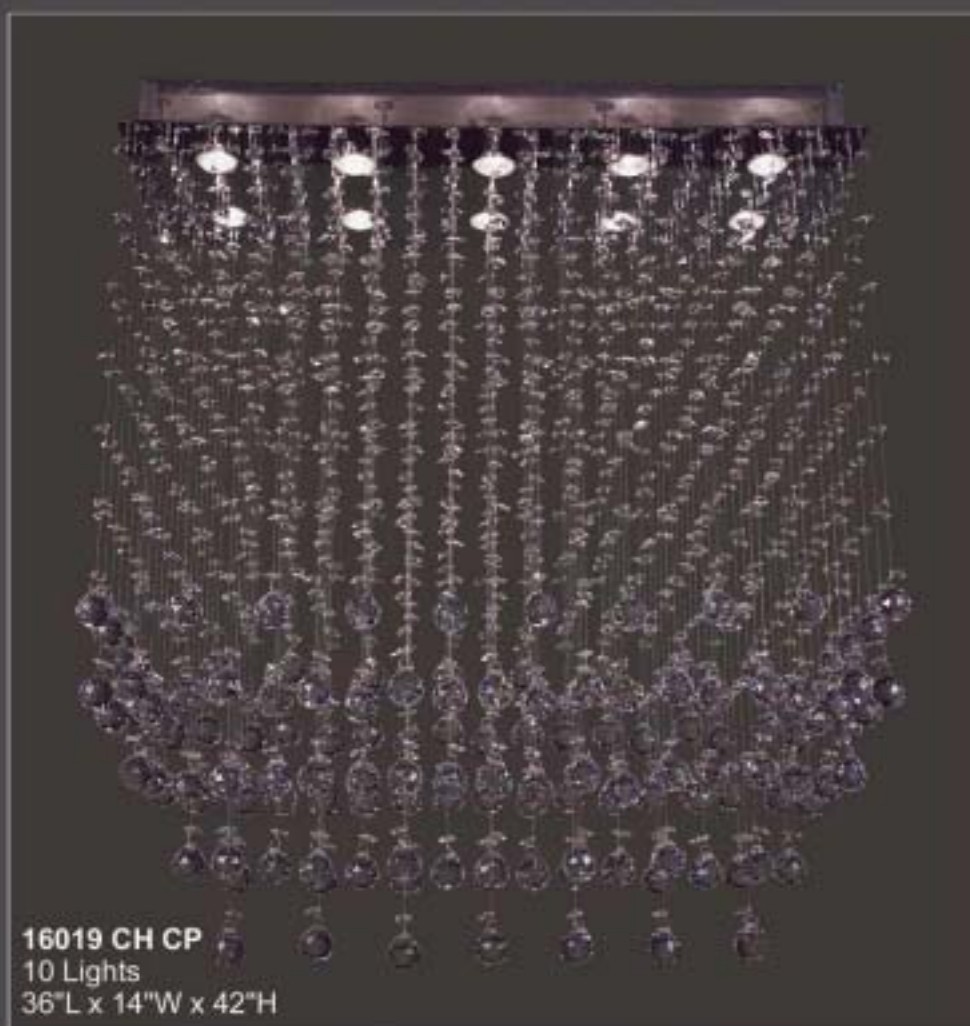

ANDROMEDA

Finish code: CH Chrome
Crystal Code: CP Crystalique-Plus